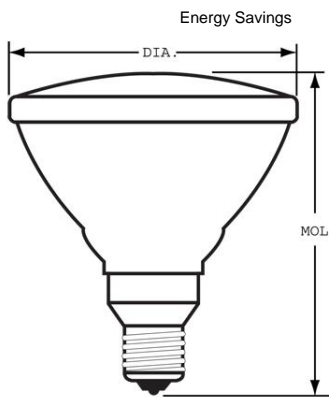

GE
Lighting

17992 - 100PAR/H/SP10

GE energy-efficient halogen 100 watt PAR38 spotlight 1-pack

• GE energy-efficient halogen bulbs deliver crisp, white light. This unsurpassed light quality is ideal for adding depth, drama and interest to any outdoor space. These GE energy-efficient halogen spotlights use less energy than standard halogen bulbs, saving money on energy. GE energy-efficient halogen spotlights feature lenses designed to provide a precise beam pattern, dispensing narrow beams of crisp, white light perfect for spotlighting landscaping and architectural details. Designed with a unique all-weather construction, they withstand harsh weather conditions better than regular bulbs. Use these bulbs in outdoor stake light and security fixtures instead of regular incandescent and create a dramatic effect

• Estimated yearly energy costs \$12.05 based on 3 hours per day \$0.11 per kWh

• Lasts 1.8 years based on 3 hours per day usage

• PAR38 outdoor spotlight with medium base for use in security and wet rated fixtures

GENERAL CHARACTERISTICS

Lamp Type	Halogen - PAR
Bulb	PAR38
Base	Medium Skirt (E26/50x39)
Filament	CC-8
Rated Life (NOM)	2000.0 h
Primary Application	Yard Stake; Indoor and Outdoor Spotlight

PHOTOMETRIC CHARACTERISTICS

DIMENSIONS

Maximum Overall Length (MOL) (NOM)	5.313 in(135.0 mm)
Bulb Diameter (DIA) (NOM)	4.750 in(120.6 mm)

PRODUCT INFORMATION

Product Code	17992
Description	100PAR/H/SP10
Standard Package	Case
Standard Package GTIN	10043168179925
Standard Package Quantity	6
Sales Unit	Unit
No Of Items Per Sales Unit	1
No Of Items Per Standard Package	6
UPC	043168179928