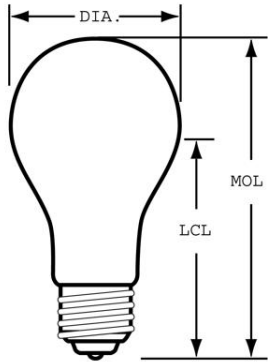

GE
Lighting

22886 - 50/150A/RL/SW6PK

GE Soft White A21

- Use original GE's Soft White when you need a light without glare and harsh shadows.
- GE's 3-way Reader bulbs combine high wattage for more light output with a special coating that reduces glare -- making them perfect for everything from reading to needlepoint.

This product is no longer manufactured.

CAUTIONS & WARNINGS

Warning

- Risk of Fire
 - Use in fixture rated for this product.

GENERAL CHARACTERISTICS

Lamp Type	Incandescent - A-line
Bulb	A21
Base	Medium Screw (E26)
Filament	C-2R/CC-8
Bulb Finish	Soft white
Rated Life (NOM)	1200.0 h
Bulb Material	Soft glass
Primary Application	Reader;3-Way

PHOTOMETRIC CHARACTERISTICS

Initial Lumens (NOM)	495.0 /1425.0 /1920.0
Nominal Initial Lumens per Watt (NOM)	9.9 /12.8 /14.25

ELECTRICAL CHARACTERISTICS

Wattage (NOM)	50.0
Voltage (NOM)	120.0
Burn Position	Universal burning position

DIMENSIONS

Maximum Overall Length (MOL) (NOM)	5.250 in(133.4 mm)
Bulb Diameter (DIA) (NOM)	2.625 in(66.7 mm)
Light Center Length (LCL) (NOM)	3.870 in(98.3 mm)

PRODUCT INFORMATION

Product Code	22886
Description	50/150A/RL/SW6PK
Standard Package	BUNDLE
Standard Package GTIN	30043168228863
Standard Package Quantity	30
Sales Unit	Unit
No Of Items Per Sales Unit	1
No Of Items Per Standard Package	30
UPC	043168228862