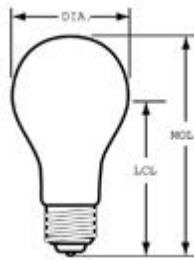

Bulb

Base

[View Larger](#)

ADDITIONAL RESOURCES

[MSDS (Material Safety Data Sheets)](#)
[Disposal Policies & Recycling Information](#)

[Return To Top](#)