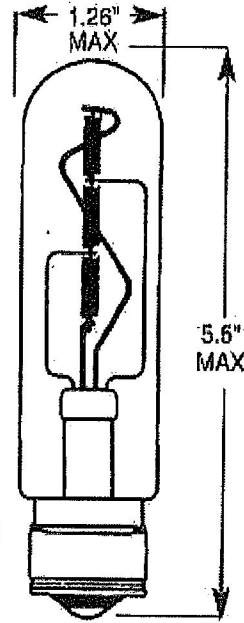

LAMP NUMBER: 8794X

GLASS SHAPE: T-10
BASE STYLE: P28S MED PREFOCUS
FILAMENT: C-8S-SUPPORTED
COLOR: CLEAR
MOL: 5.5"
MOD: 1.26"
BEAM SPREAD: N/A

MFG CO: INDUSTRIAL PERFORMANCE

ORIGIN: CHINA

8794X USA NUMBER